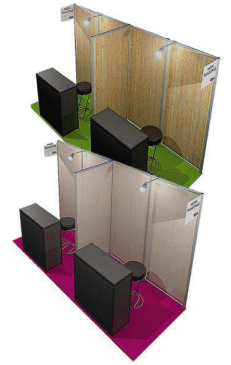

- Carpet and awning partial (color harmony)**
- Modular partitions
- For 3 faces: 4 customized counters + 4 receptionist stools + 4 PVC signs + 4 tracks with 2 spotlights + 1 arched sign tower raised 1.5 m with 1 x 300W spotlight + 2 sq.m storage area with a lockable door and shelf, wastepaper basket.

Details for 4 faces: please contact us.

- 1 kW intermittent power supply
- Daily cleaning of stand

Fares for Paris on demand for a customized stand Platinum style.

Example of a 18 sq.m stand

Modules

Package rate (include bare stand and fittings) + module exhibitor pack rate included. Insurance not included. Non-binding illustrations

Modular counter

3 sq.m space (L. 2m x D. 1.5m)

Paris: €2,636 excl. VAT

Lille, Lyon: €2,303 excl. VAT

- Carpet color raspberry
- Carpet color green (Destinations Nature)
- Modular partitions color birch
- Partitions wooden decor (Destinations Nature)
- Flag banner
- 1 x 100W spotlight
- 1 counter and receptionist stool
- 1 x 1m separating partition if the module adjoins another one
- Daily cleaning of stand
- 1 intermittent power supply 1kw