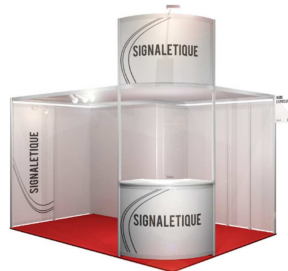

Example of a 12 sq.m stand

Platinum Fitting

From 18 sq.m (3 faces compulsory)

Lille, Lyon: €200 excl. VAT/sq.m*

- Carpet and awning partial (color harmony)**
- Modular partitions
- For 3 faces: 4 customized counters + 4 receptionist stools + 4 PVC signs + 4 tracks with 2 spotlights + 1 arched sign tower raised 1.5 m with 1 x 300W spotlight + 2 sq.m storage area with a lockable door and shelf, wastepaper basket.

Details for 4 faces: please contact us.

- 1 kW intermittent power supply
- Daily cleaning of stand

Fares for Paris on demand for a customized stand Platinum style.