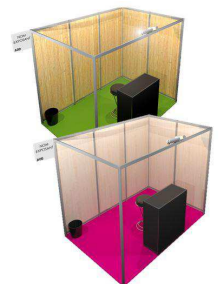

Modular counter

3 sq.m space (L. 2m x D. 1.5m)

Paris: €2,636 excl. VAT

Lille, Lyon: €2,303 excl. VAT

- Carpet color raspberry
- Carpet color green (Destinations Nature)
- Modular partitions color birch
- Partitions wooden decor (Destinations Nature)
- Flag banner
- 1 x 100W spotlight
- 1 counter and receptionist stool
- 1 x 1m separating partition if the module adjoins another one
- Daily cleaning of stand
- 1 intermittent power supply 1kw

Village module

6 sq.m module (L. 3 m x P. 2 m)

Reserved for the following areas: Training, Tourism & Disability, Hauts de France Region (only in Tourissima Lille), Auvergne-Rhône-Alpes Region (only in Mahana Lyon), Sustainable Tourism, Bed and Breakfast, TO Village (only in Destinations Nature), Mountain Village (only in Destinations Nature)

Deco module

9 sq.m module

Reserved for the themed areas, Remembrance and History Tourism, «Pavillon France».

Paris: €5,540 excl. VAT

- Carpet color gold
- Wooden partitions with grey stretched fabric
- 3 sq.m storage area with 1 shelf
- 2 spotlights 100W
- 1 intermittent power supply 1kw
- Signage: 1 customized hanging banner (L. 1m x H. 2m) double-sided.
- Separating partitions (H. 1m x D. 1.5m) (If adjoining deco module)
- 1 customized counter no lockable and a receptionist stool
- Daily cleaning of stand