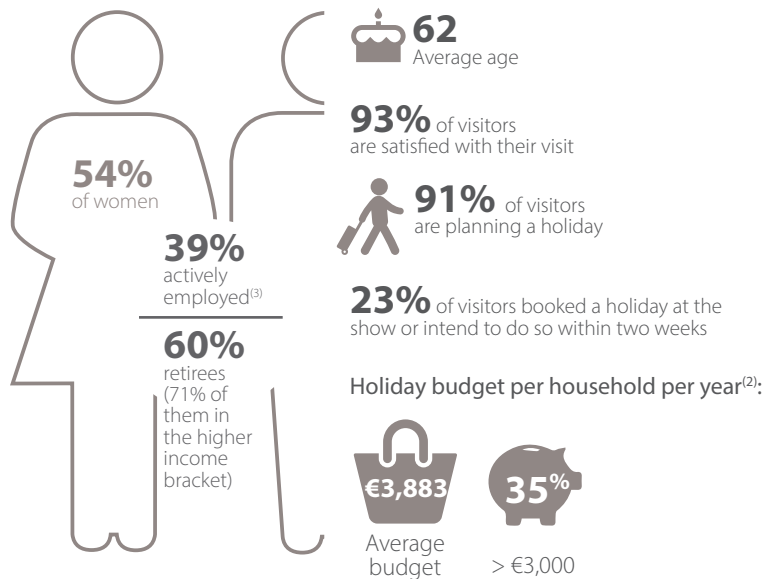

Salon du
tourisme
Mahana

41ST YEAR

04 > 06
MARCH 2022
HALLE TONY GARNIER
LYON

An exhibition that represents the whole world and attracts top-level customers

Key figures ⁽¹⁾

23,800 visitors including **628** professionals & students
145 work councils, clubs or organisations **256** exhibitors

Exhibitors ⁽¹⁾

95%
satisfied
with the
show

73% satisfied with
the quality of the visitors

85% of exhibitors
generated sales after the show

What they said about Mahana Lyon

« Highly frequented trade fair with interesting customers » **CYPRUS TOURISM OFFICE**

« well organised, good quality of contacts » **GITES DE FRANCE CORSE**

« Pleasant place, good organization, attendance by appointment » **CDT HAUTE-GARONNE**

Visitors ⁽¹⁾

For more information

www.salons-du-tourisme.com / section: Become an exhibitor
commercialtourisme@comexposium.com
Tel.: +33 (0)4 42 18 01 70 #Salonsdutourisme #Mahana

Themes

Highlight your products and services by locating your stand in one of the show's themed areas and benefit from communications developed especially for each section: targeted communications plan, themed events, etc. to attract the attention of our visitors!